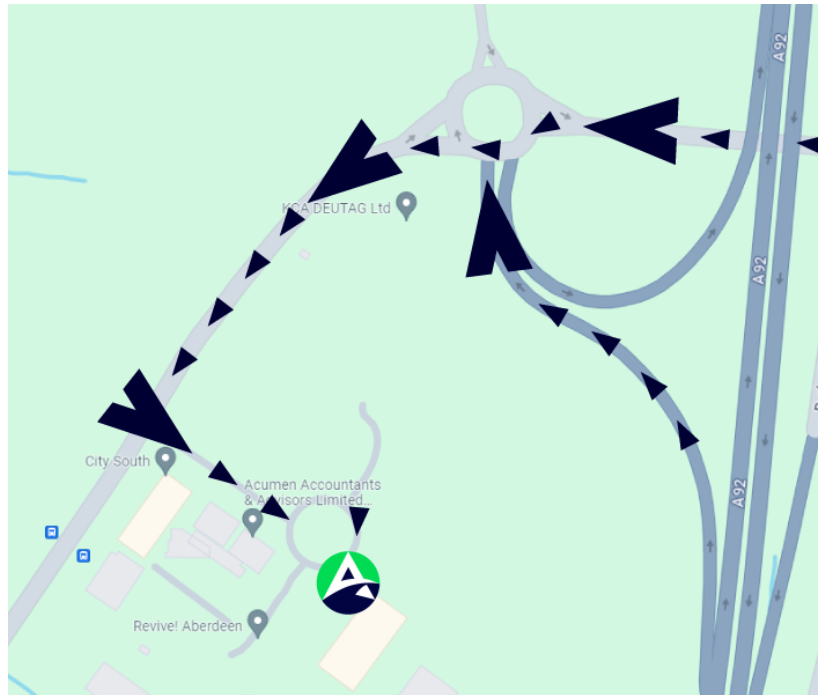

## Agilico Workplace Technology Aberdeen – City South

38 Bankhead Drive,  
City South Business Park,  
Portlethen,  
Aberdeen,  
AB12 4XX

Located to the South of Aberdeen,  
around 5 miles from the city centre, and  
directly accessed via the A92 and just  
a 2-minute drive from the *AWPR*.  
(Aberdeen Western Peripheral Route).

### Directions by Car via the A92

**If travelling from Aberdeen on the southbound carriageway.**

- Take the A92 exit for Portlethen, Marywell and Findon.
- Follow the slip road to the roundabout and take the third exit towards Portlethen.
- Follow the road back under the A92 to the KCA Deutag roundabout.
- Take the second exit towards Portlethen onto Cookston Road.
- Continue to the first set of traffic lights and turn left into City South Business Park.

**If travelling towards Aberdeen on the northbound carriageway.**

- Take the A92 exit for Portlethen, Marywell and Findon.
- Follow the slip road to the KCA Duetag roundabout.
- Take the first exit towards Portlethen onto Cookston Road.
- Continue to the first set of traffic lights and turn left into City South Business Park.

### Once in City South Business Park

- Follow Bankhead Drive and our offices are located on the corner between the second and third exits of the roundabout, opposite Acumen Accountants.
- Take the third exit on the roundabout and then the first left
- Parking is available immediately on the left by units 32 & 33.
- Our main entrance and limited additional parking are also available on the other side of our office, by taking the second left by units 38 & 39.